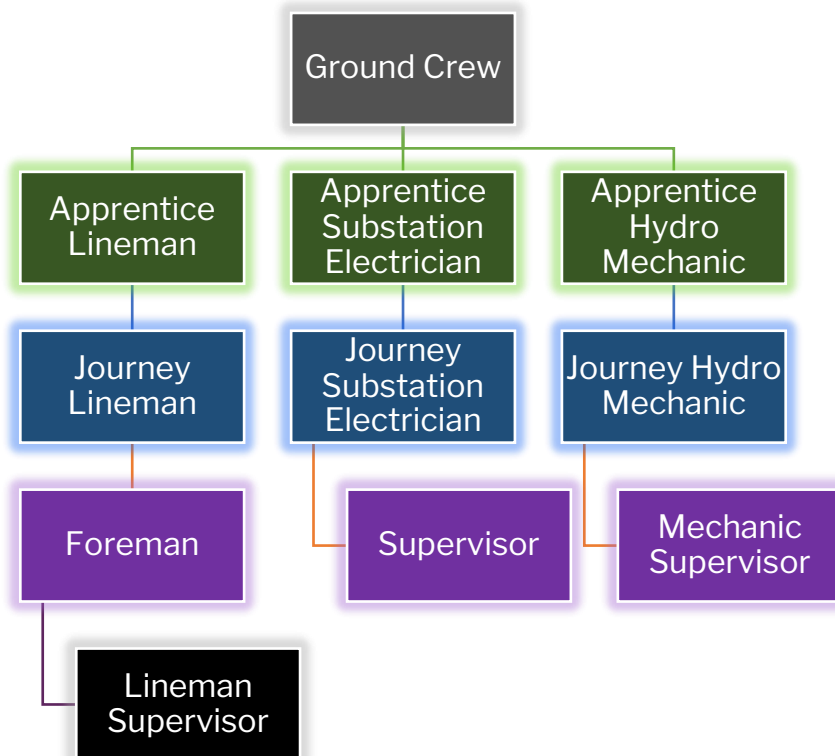

# Ground Crew

Also known as: Line Helper, Laborer, Groundman, Groundperson, Ground Laborer

Members of the ground crew assist the line crew by working on the ground, handing tools and heavy materials to other workers. They also perform work in connection with the construction and maintenance of overhead and underground power lines, including: digging ditches, pulling cable through conduit, loading and unloading supplies, and performing other manual labor tasks. This is an entry-level position that can lead to a great career.

## Career Path

(Ground crew is an entry-level position with lots of room to grow. Potential career paths include: apprentice lineman to journey lineman to foreman to lineman supervisor; apprentice substation electrician to journey substation electrician to supervisor; and apprentice hydro mechanic to journey hydro mechanic, to mechanic supervisor.)